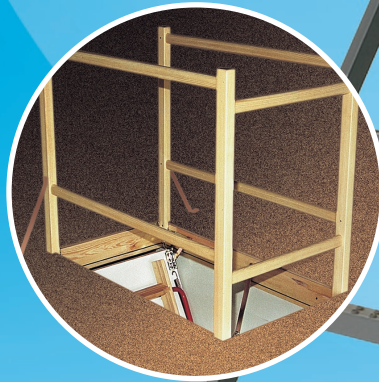

# Fakro Access Ladders

by Breezway

Great for providing safe, easy access to the roof void when:

- storing light-weight items;
- accessing roof space for maintenance; or
- converting empty roof space into an attic living area.

## NEW PRODUCTS now available

- LWM Metal Access Ladder with a high load rating of 200kgs.
- LXB Bannister Kit assists climbing in and out of the roof void and acts as a safeguard around the perimeter of the ladder when working in the roof.