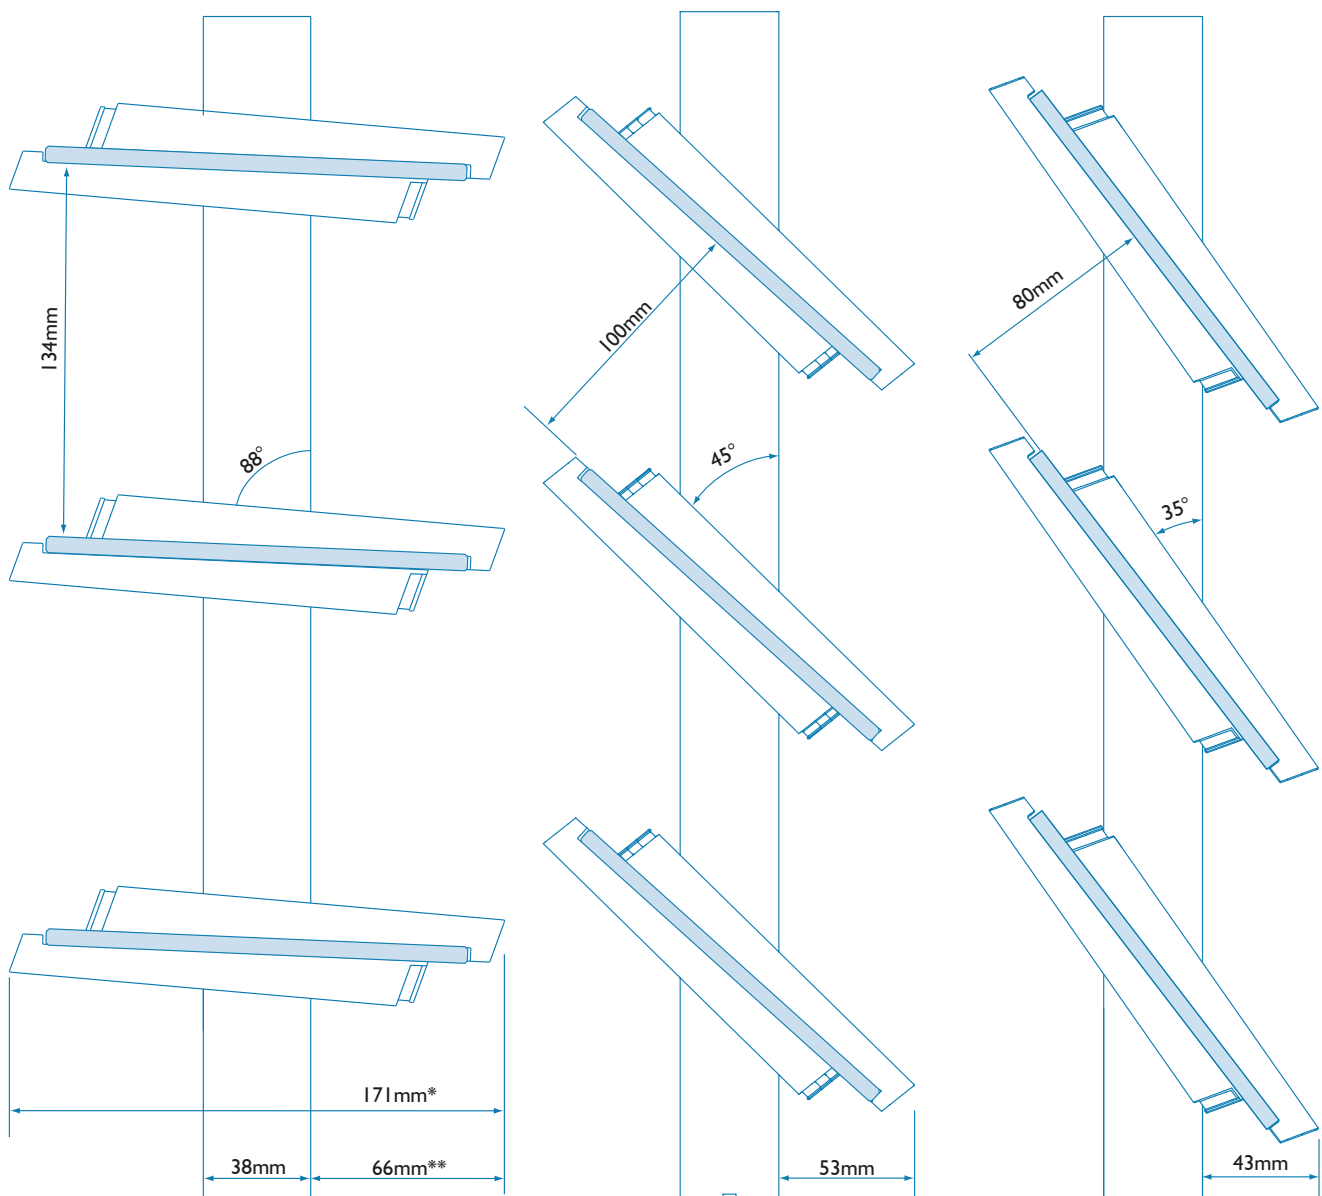

Altair® Louvres With Restricted Opening

Altair Louvre Windows can be restricted to only allow a nominal opening of 80mm or 100mm between open blades.

Restricted openings can be used to prevent clips from impacting screens in some frames, or to limit the size of objects able to pass through the open window.

**152mm Louvre
Unrestricted Opening**

**152mm Louvre
100mm Restricted Opening**

**152mm Louvre
80mm Restricted Opening**

*178mm when clips to suit 14mm thick blades are used.

**69mm when clips to suit 14mm thick blades are used.