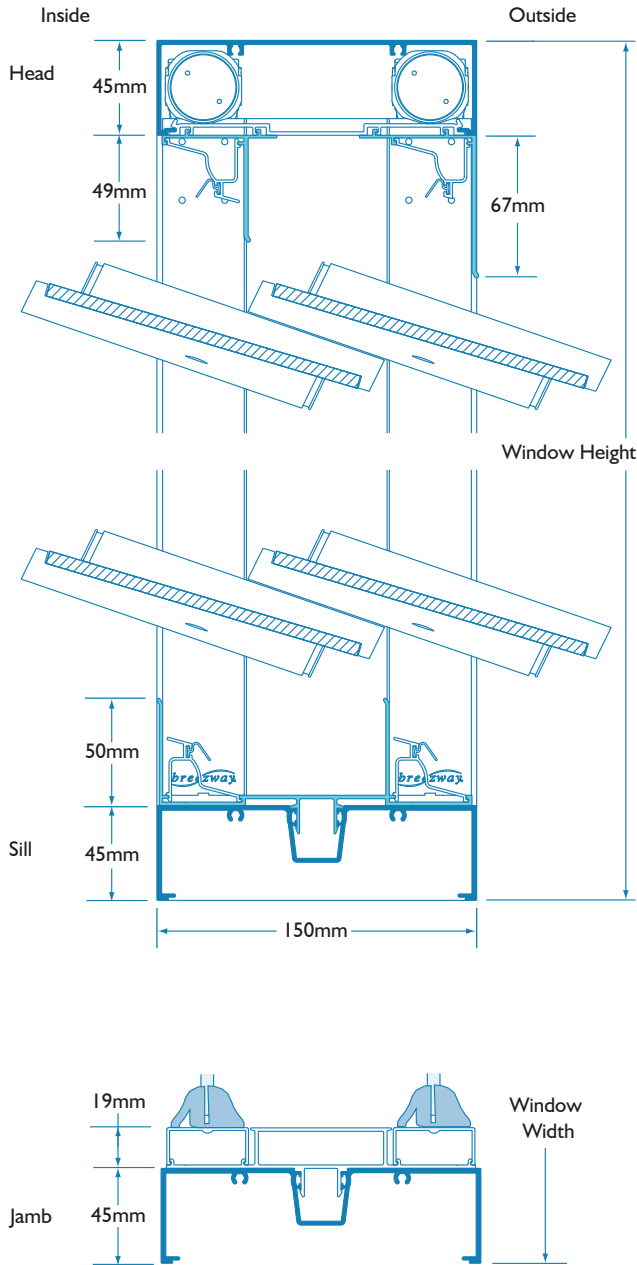

The Dualair System - Louvres only

Alspec McArthur EVO 150mm Centre Pocket

Alspec Hunter EVO 150mm Acoustic

Note: Dualair Inside Jamb Plates are compatible with all Alspec McArthur EVO 150mm Centre Pocket jambs and mullions. Dualair Outside Jamb Plates are compatible with all Alspec Hunter EVO 150mm Acoustic jambs and mullions.

Note: The Alspec McArthur 150mm Plain Frame extrusion (AS74) is used as the head of the frame regardless of whether the jambs, mullions, sills or transoms are from the McArthur EVO 150mm Centre Pocket range or the Hunter EVO 150mm Acoustic range.