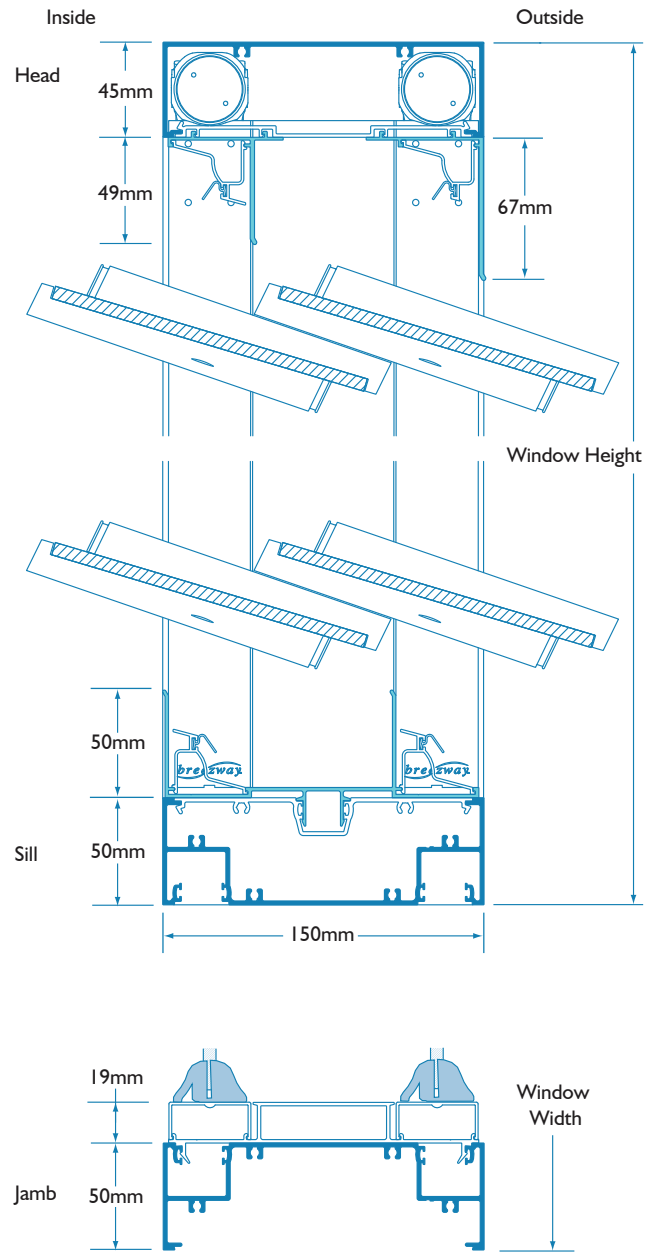

The Dualair System - Louvres only

Alspec McArthur EVO 150mm Centre Pocket

Alspec Hunter EVO 150mm Acoustic

Note: Dualair Inside Jamb Plates are compatible with all Alspec McArthur EVO 150mm Centre Pocket jambs and mullions. Dualair Outside Jamb Plates are compatible with all Alspec Hunter EVO 150mm Acoustic jambs and mullions.

Note: The Alspec McArthur 150mm Plain Frame extrusion (AS74) is used as the head of the frame regardless of whether the jambs, mullions, sills or transoms are from the McArthur EVO 150mm Centre Pocket range or the Hunter EVO 150mm Acoustic range.