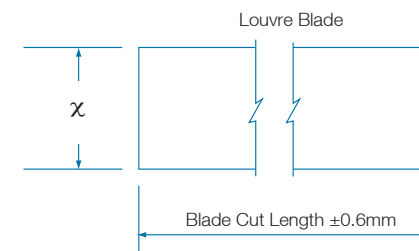

- Off-standard frame heights 1mm to 5mm less than a standard frame height are not available.
- Off-standard frame height 6mm to 44mm greater than a standard frame height are not available.
- All other off-standard heights are available.

- Maximum width = 4000mm (Frames over these dimensions will need to be coupled on site or at a window fabricator's factory.)
- Up to 6 galleries (bays) can be included in a single surround frame.
- Combination louvre and fixed light bays are available.

Window System Blade Lengths

Easyscreen Frame	
Glass & aluminium blade	Blade length = window width - 82mm
IGLU Blade	Blade Length = window width - 81mm
Glass & aluminium Stronghold blade	Blade length = window width - 78mm
Straight cut timber blade	Blade length = window width - 102mm

Innoscreen Frame	
Glass & aluminium blade	Blade length = window width - 102mm
Glass & aluminium Stronghold blade	Blade length = window width - 98mm
Straight cut timber blade	Blade length = window width - 122mm

SL2 Frame	
Glass & aluminium blade	Blade length = window width - 102mm
Glass & aluminium Stronghold blade	Blade length = window width - 98mm
Straight cut timber blade	Blade length = window width - 122mm

Extension Blade Dimensions

Easyscreen Frame	
Glass & Aluminium blades	x = Channel extension +13mm
Timber blades	x = Channel extension + 17mm

Innoscreen Frame	
Glass & Aluminium blades	x = Channel extension +13mm
Timber blades	x = Channel extension + 17mm

SL2 Frame	
Glass & Aluminium blades	x = Channel extension +20mm
Timber blades	x = Channel extension + 24mm