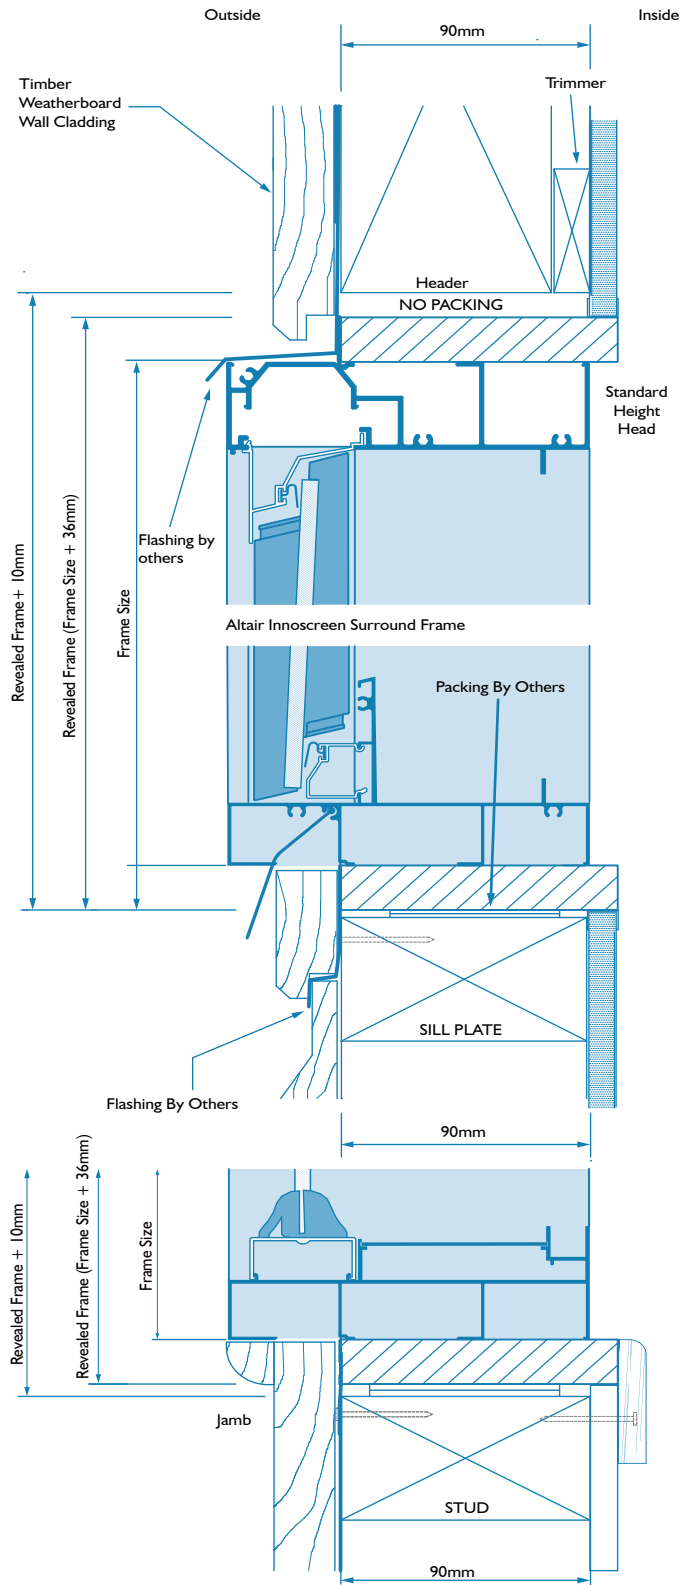

WEATHER-BOARD ON 90MM STUD BUILDING IN DETAILS

WEATHER-BOARD ON 90MM STUD BUILDING IN DETAILS