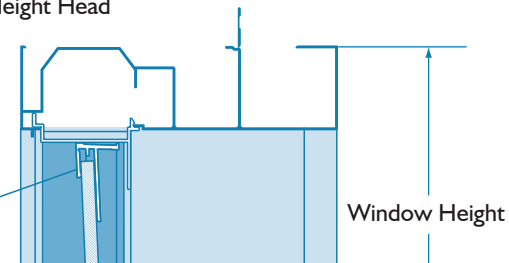

Off Standard Height Head

Example shows the Glass / Aluminium Fixed Blade Carrier. A Timber Fixed Blade Carrier is also available.

Note: High Profile Sill to be used where >300 Pa Water Ratings are required. 102mm louvres are not suitable for Easyscreen™ Window Systems using the High Profile Sill as the blades controlled by the bottom handle will only open to 28°