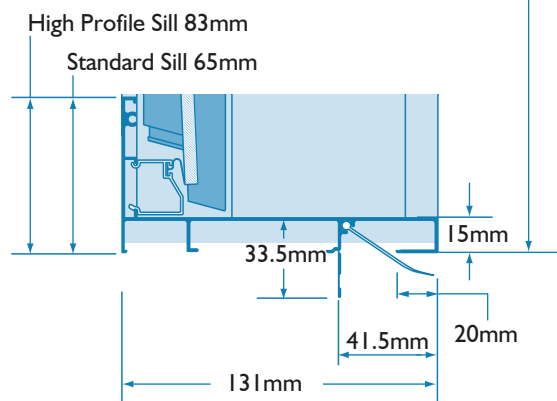

Off Standard Height Head

Example shows the Glass / Aluminium Fixed Blade Carrier. A Timber Fixed Blade Carrier is also available.

Note: High Profile Sill to be used where >300 Pa Water Ratings are required. 102mm louvres are not suitable for Easyscreen™ Window Systems using the High Profile Sill as the blades controlled by the bottom handle will only open to 28°