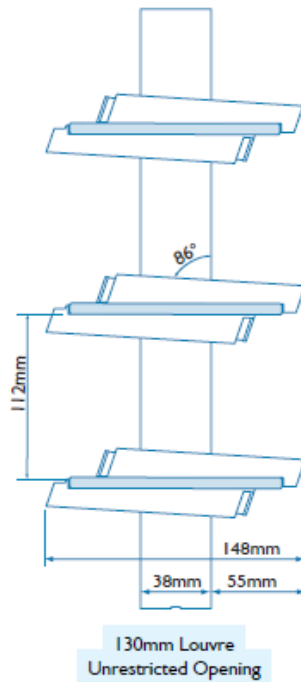

All prices are List and in Australian dollars. Effective from 1st January 2023. Issued 2nd December 2022.

Please note that Goods and Services Tax (GST) is not included in this price list.

© Breezway Australia Pty Ltd 2022