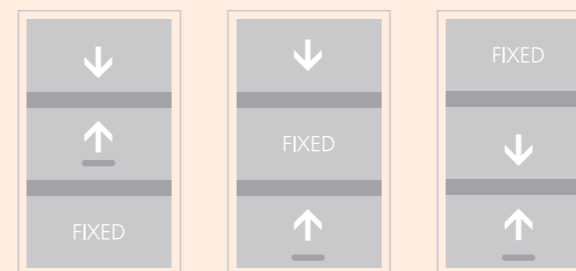

Counterbalanced

VS3PSSF

VS3PFS

VS3PFSS

Glass Options

6mm or 10mm Single Glazed

The unique Aneeta 4 Pane Vertical Slider is considered the pinnacle of the Aneeta range.

This system provides 4 panes with the option to alternate the fixed panes providing architects, building designers and specifiers with the flexibility to mix and match. Our most popular arrangement allows the two centre panes to form the opening of the window while the top and bottom panes remain fixed.

The Aneeta 4 Pane variation has been welcomed and implemented by architects and specifiers in a range of applications including wintergardens, restaurants, cafes and hotels and is extremely popular in building façade projects.